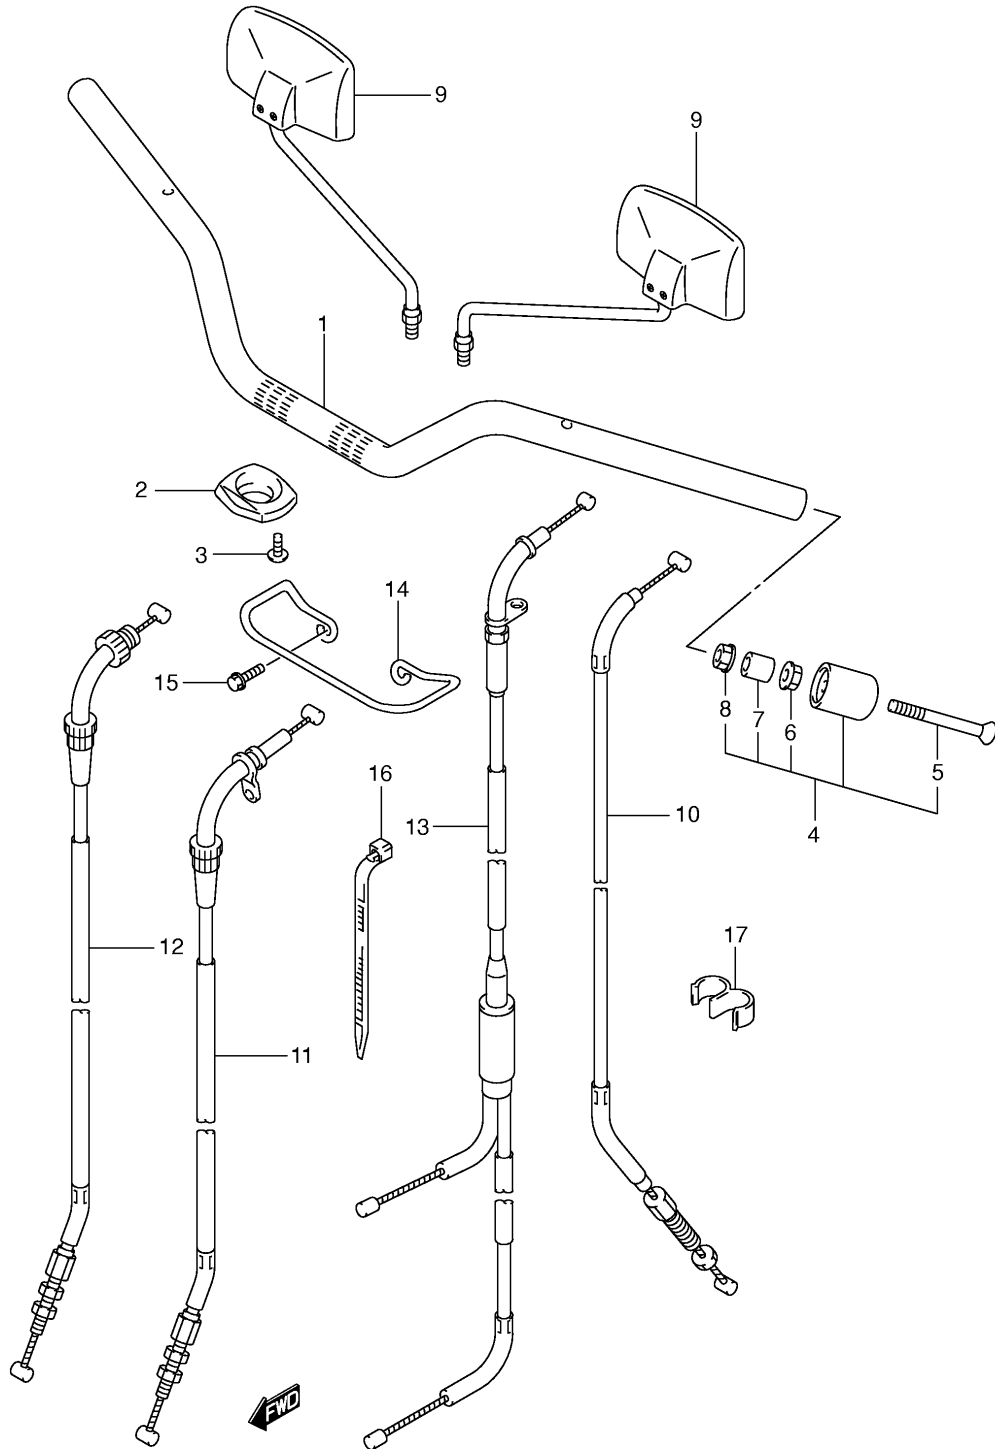

Ref No	Part No	Description
1	56111-19F20	Handle Bar
2	56170-19F00	Cover, Ignition Switch
3	02142-04123	Screw
4	56200-32821	Balancer Set, Handle Bar
5	02122-06803	. Screw
6	08316-10083	. Nut
7	56272-44500	. Expander, Handle Balancer
8	09159-06024	. Nut
9	56500-09020	Mirror Assy, Rear View
10	58200-20F00	Cable Assy, Clutch
11	58300-20F20	Cable Assy, Throttle No.1
12	58300-20F30	Cable Assy, Throttle No.2
13	58410-20F00	Cable, Starter
14	58621-19F00	Guide, Cable
15	01550-06123	Bolt
16	09407-14407	Clamp
17	09408-00033	Clip